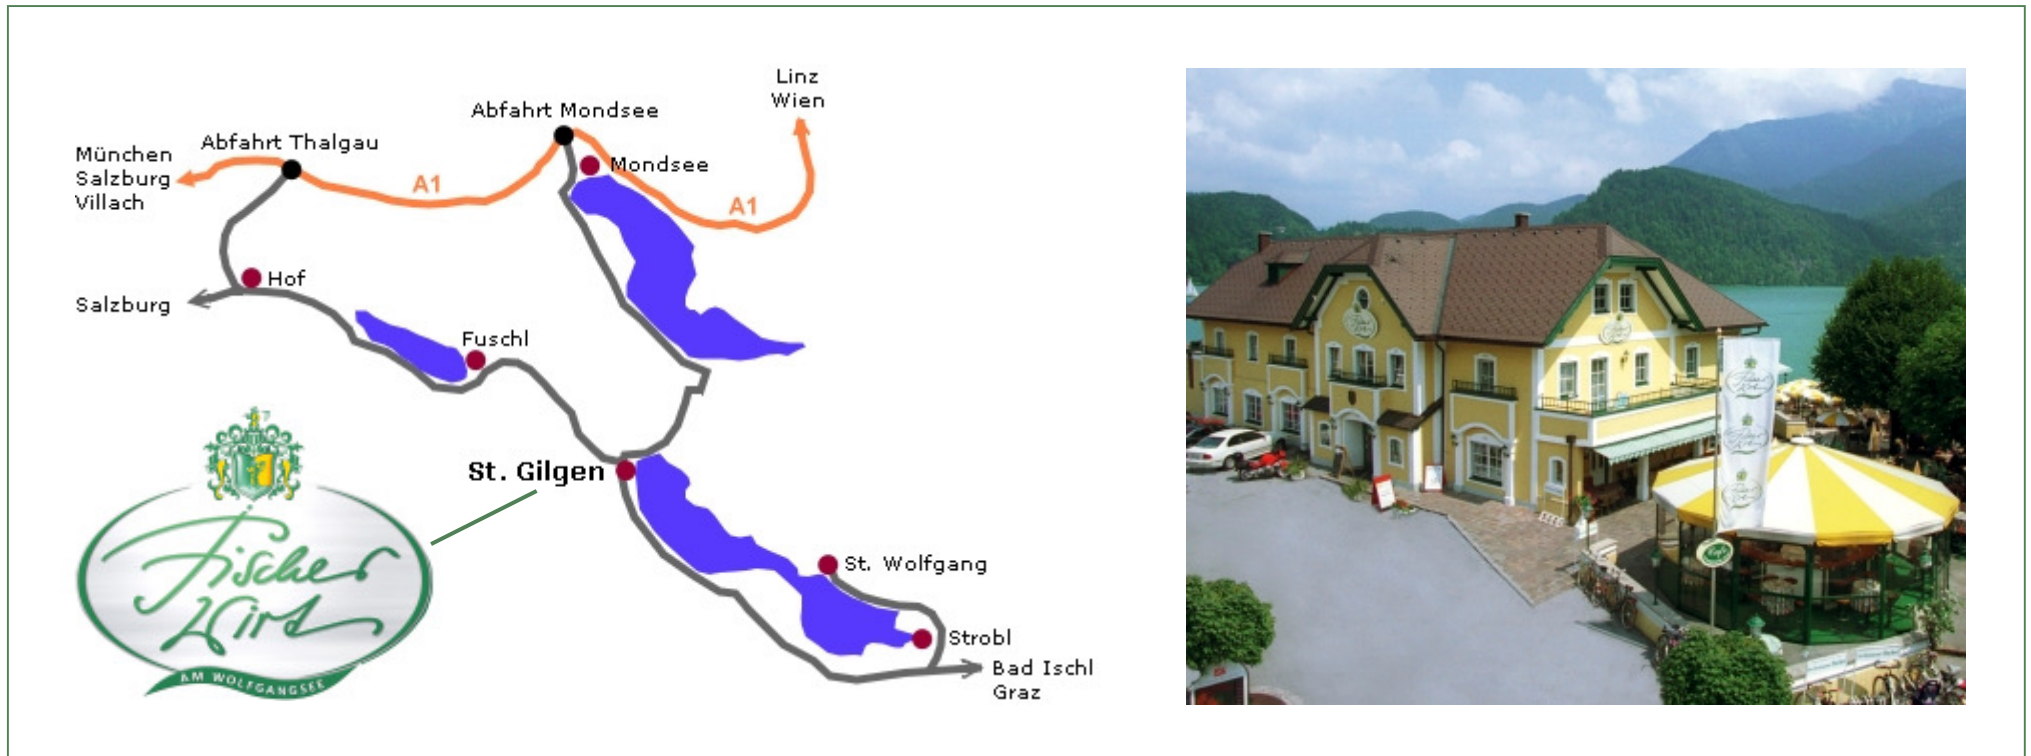

## You can get to the Fischer Wirt:

- By boat from St. Wolfgang or Strobl,
- by bus via St. Gilgen Süd and you can stop right in front of our door and park in our very own car park..

- We offer special group menus which are especially good value for money.
- Groups can also choose from the a la carte menu on request
- We would also be delighted to organise special buffets as well as music, dance and traditional Austrian folklore evenings.